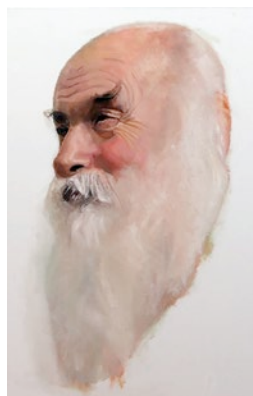

California

MYKUL LEE

Although my work bridges a balance between classical posture and contemporary composition, I have an avid interest in all figurative portraiture.

Price Range: $2,500-$5,000

Contact Information
mykul_lee@yahoo.com
www.mykullee.com